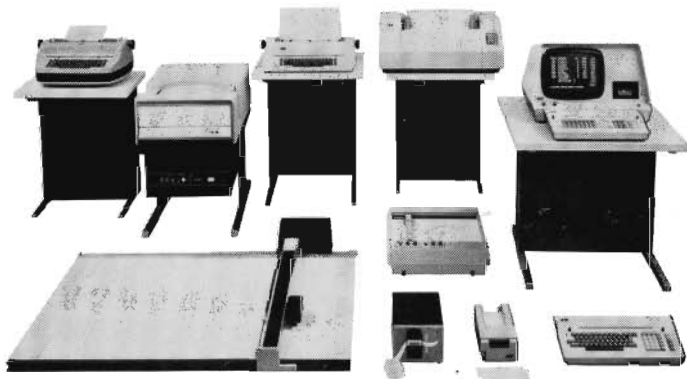

Even if you call the Wang System 2200 a small system... you have to admit it's a big idea.

- ☐ Please send literature
- ☐ Please have your representative phone me: _____

Name _____ Title _____

Company _____

Address _____

City _____

State _____ Zip _____

Wang Laboratories, Inc.,
836 North St., Tewksbury, Ma. 01876, Tel. (617) 851-4111